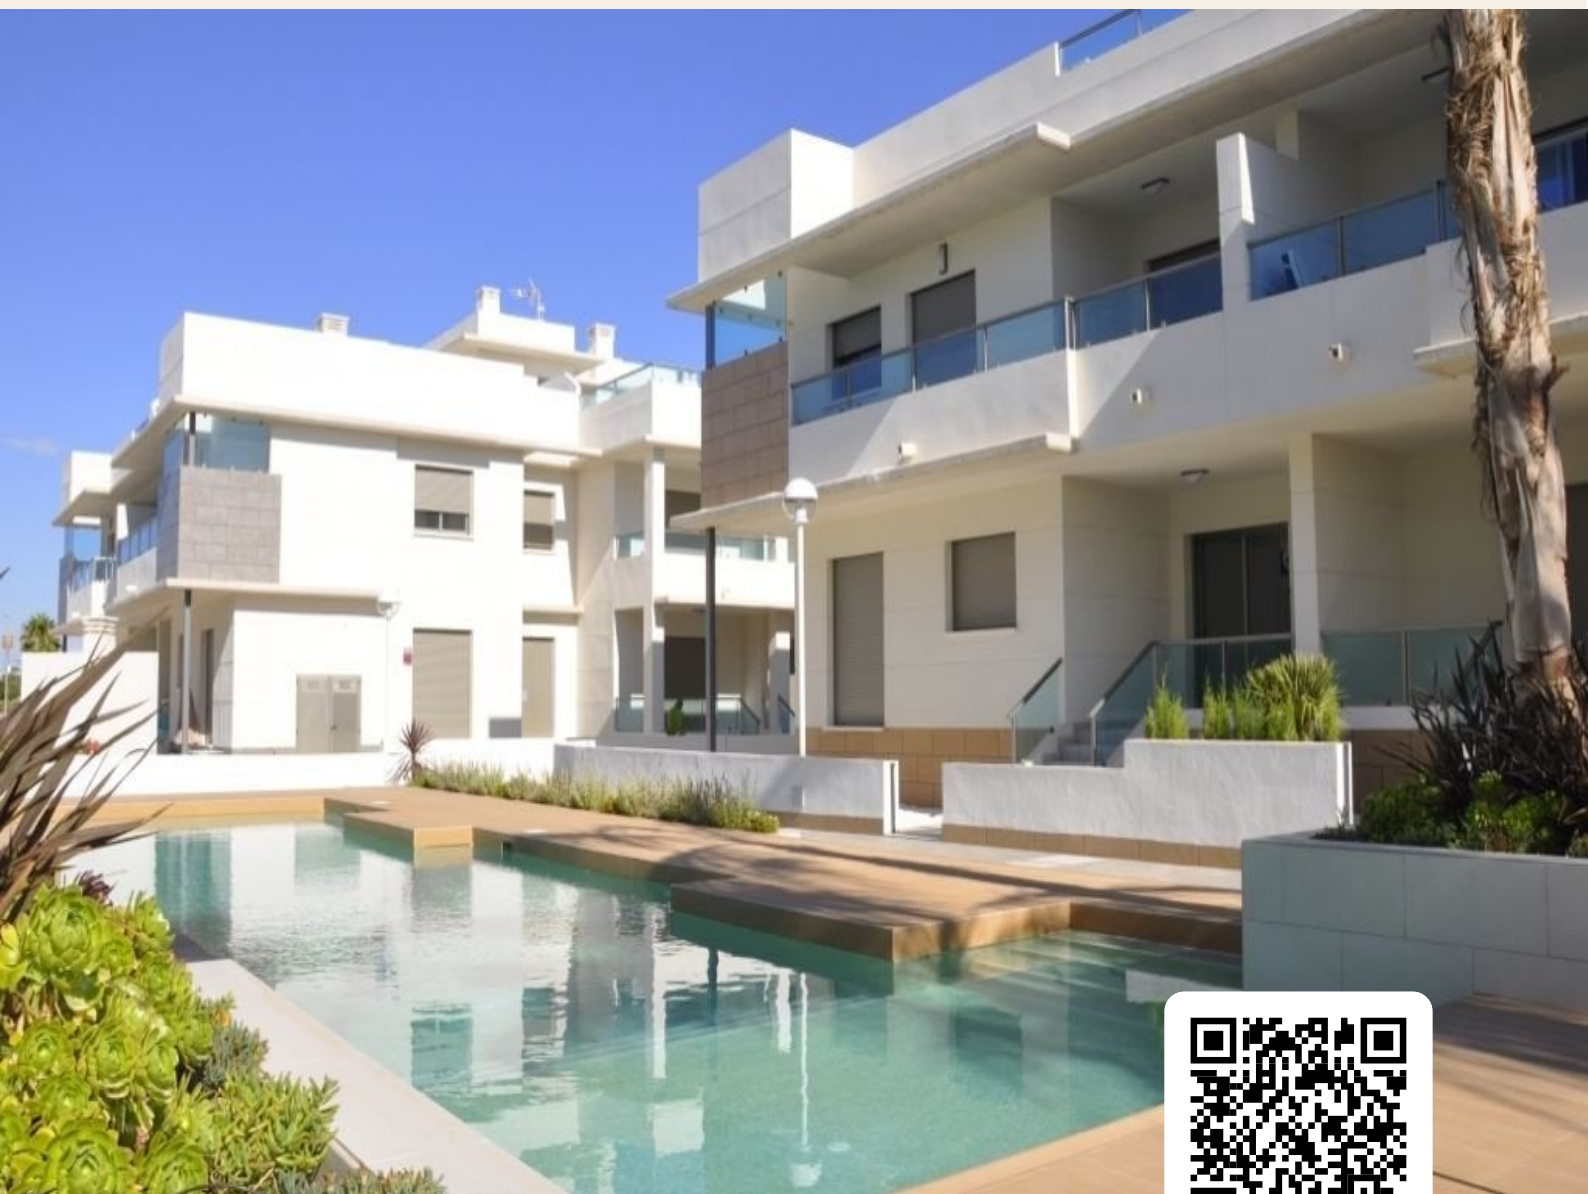

ROTSVAST

verhuur, verkoop & vastgoedbeheer

Scan the QR code and view
this object on rotsvast.nl

Calle Castellion Dona Pepa

Features

80m²

€0 p.m.

Bouwjaar 2019

Year built: 2019

Surface areas and volumes

Living area: 80m²

Indeling

Features

Maintenance indoor: excellent

Maintenance outdoor: excellent

Public transport: No