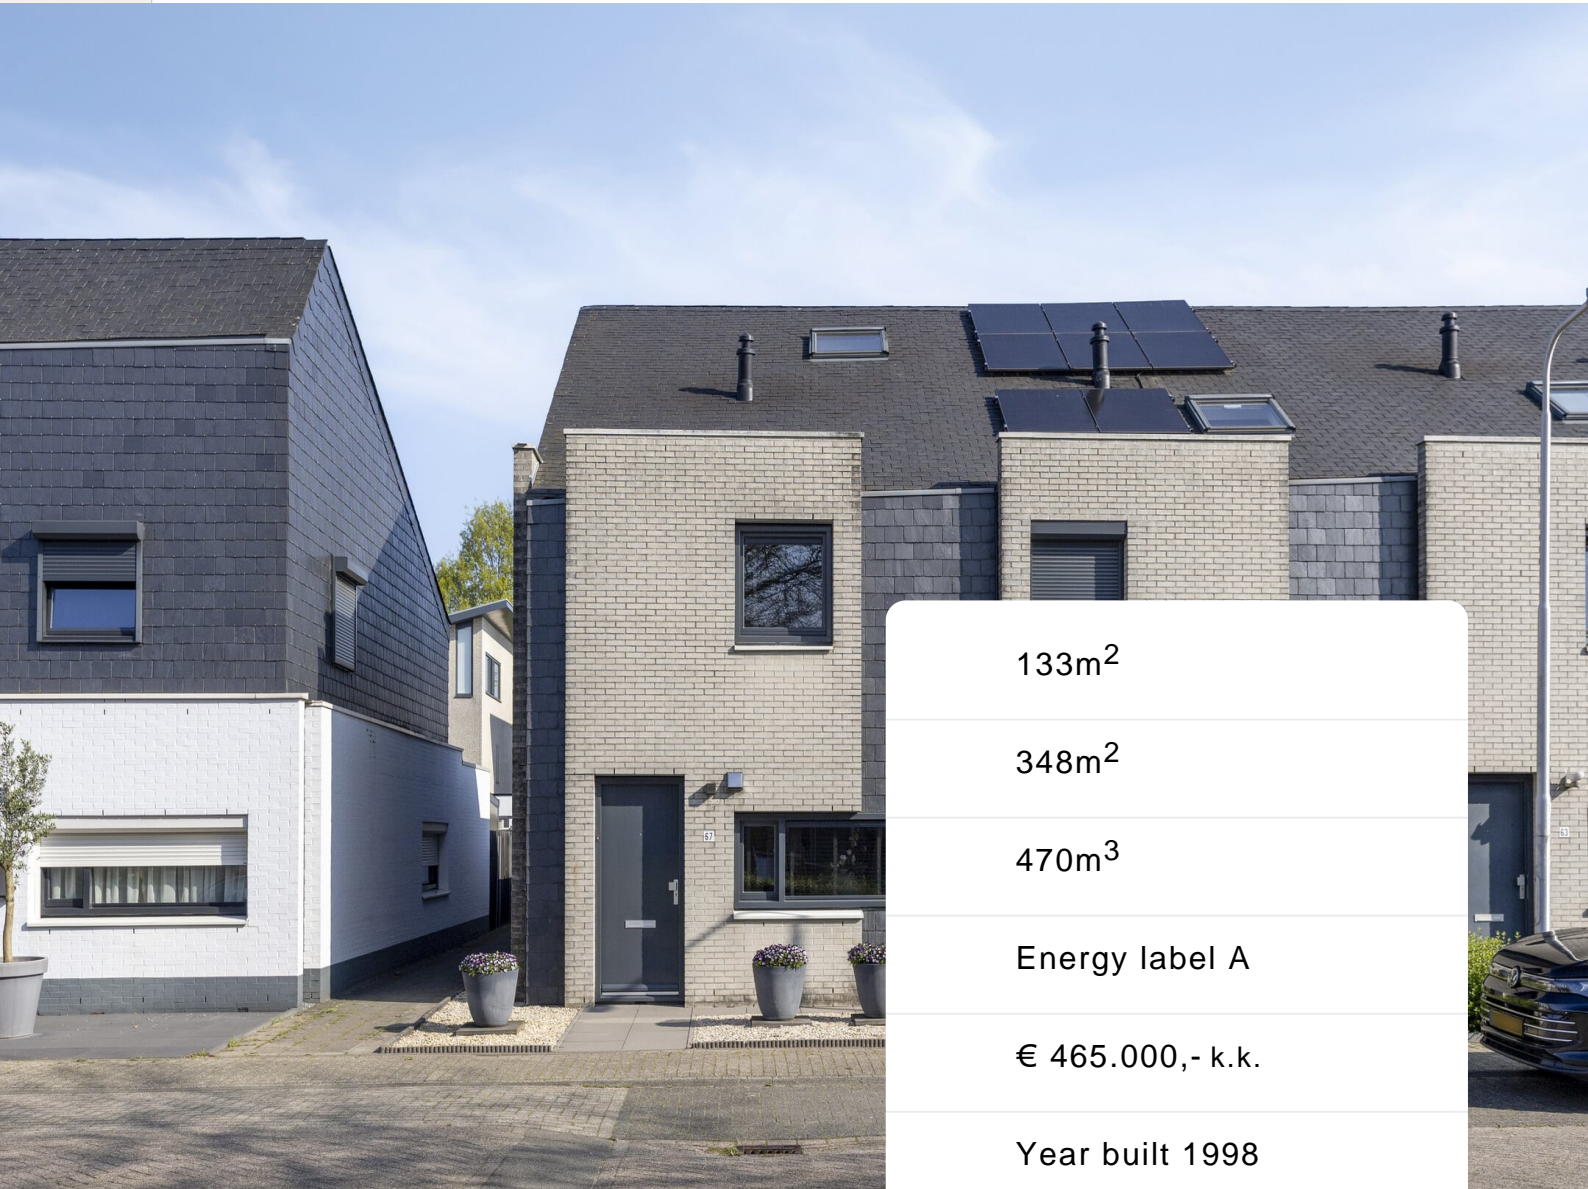

ROTSVAST

verhuur, verkoop & vastgoedbeheer

Scan the QR code and view
this object on rotsvast.nl

Metslawierstraat 67 5045 EB Tilburg

Features

133m²

348m²

470m³

Energy label A

€ 465.000,- k.k.

Year built 1998

Rotsvast Tilburg

T: +3140-2440244
E: tilburg@rotsvast.nl
www.rotsvast.nl

Features

Transfer

Price: €465.000,-

Status: Available

Offered since: 22 May 2026

Acceptance: In consultation

Build

Property type: Single-family house

Construction type: Residential house

Year built: 1998

Roof type: Gable roof

Surface areas and volumes

Plot area: 348 m²

Volume: 470 m³

External storage: 4 m²

Layout

Number of bedrooms: 6

Number of floors: 3 woonlagen

Energy label: A